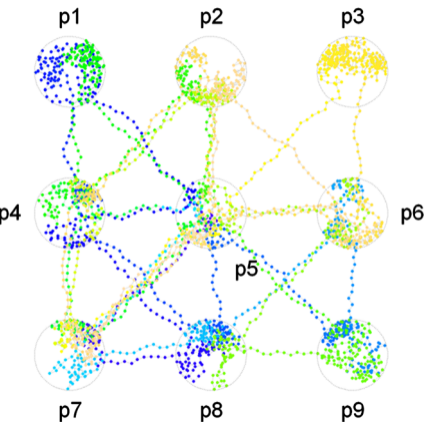

Simulated Data

patch	num visits	points per visit
p1	2	120
p2	4	60
p3	1	240
p4	6	40
p5	12	20
p6	4	60
p7	6	40
p8	4	60
p9	2	120