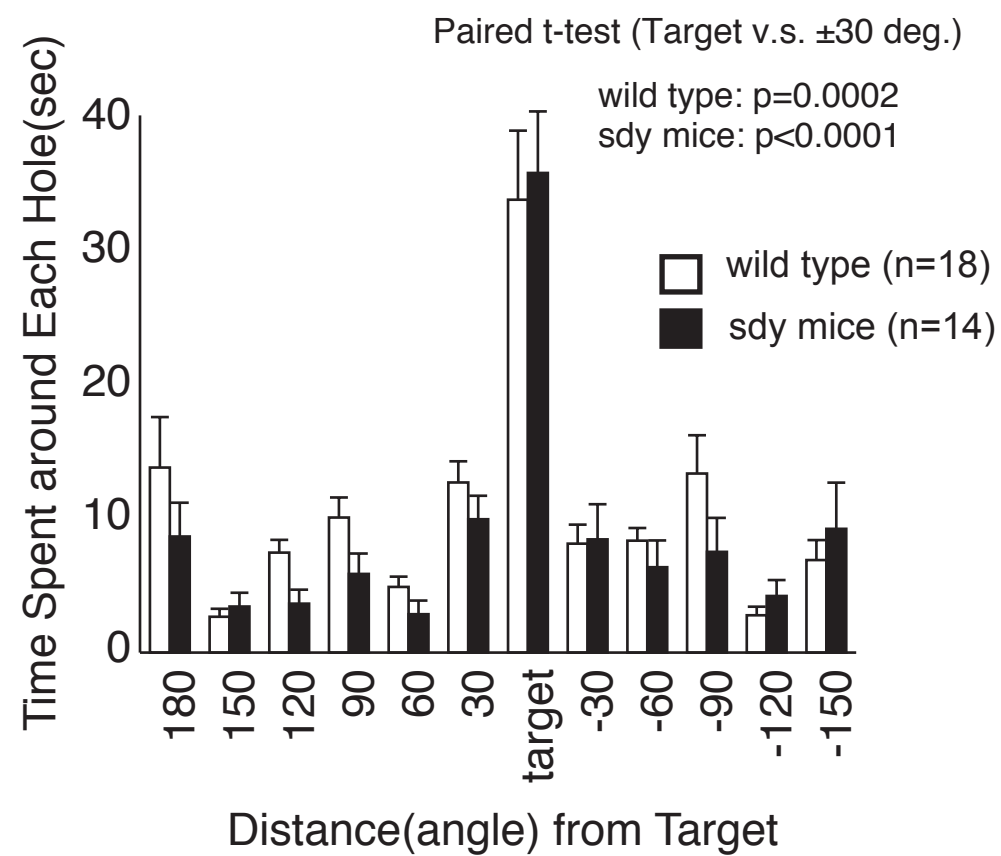

**A****B**

Probe test  
(24 hours after last training)

**C**

Probe test  
(7 days after last training)