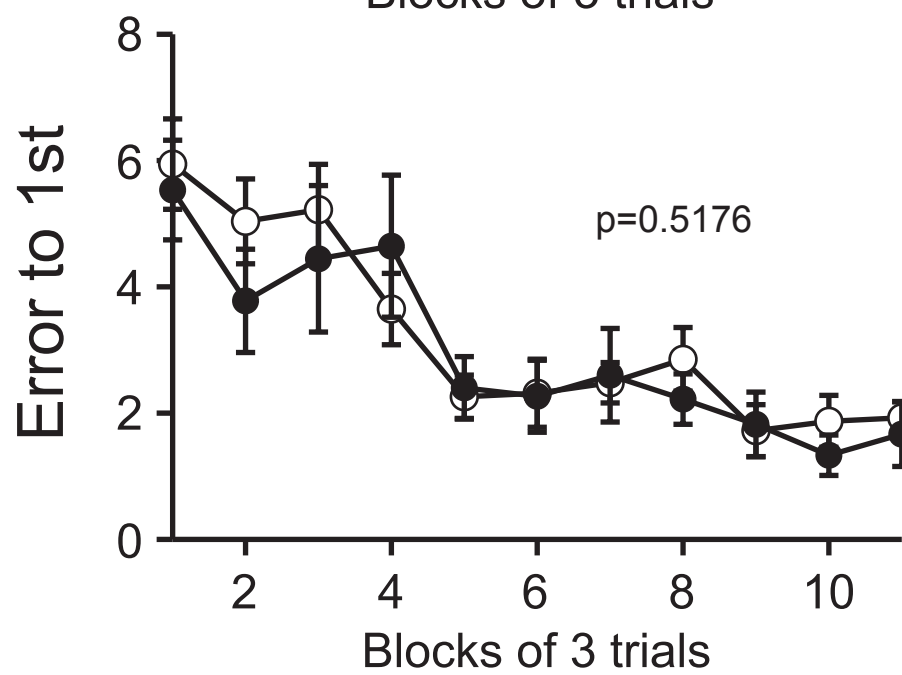

**A****B**

Probe test  
(24 hours after last training)

**C**

Probe test  
(7 days after last training)