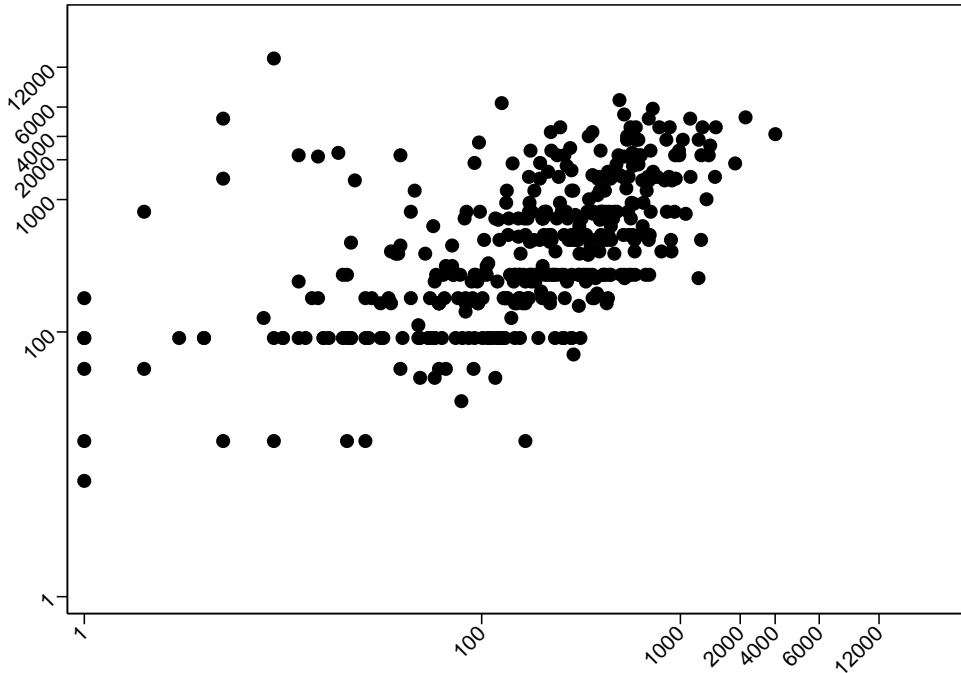

Self-reported call duration (min/month) on log scale

Operator-derived call duration (min/month) on log scale