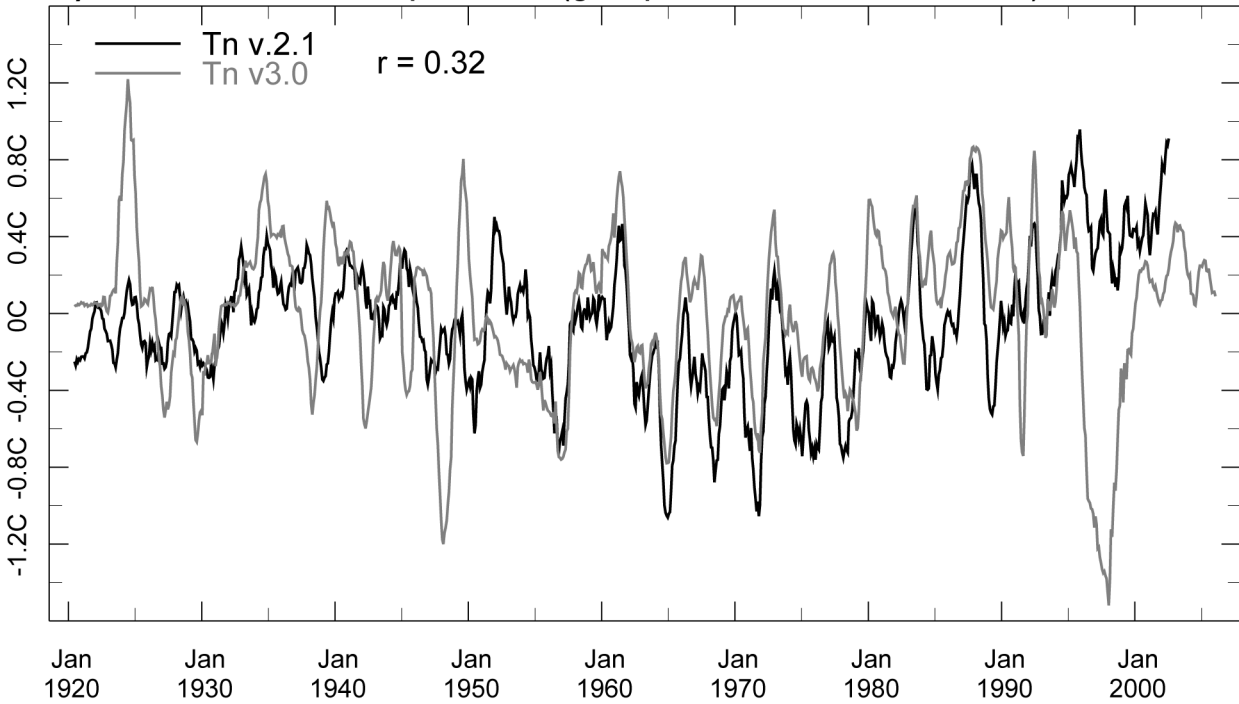

a) UEA minimum temperature (grid point closest to Kericho)

b) UEA maximum temperature (grid point closest to Kericho)