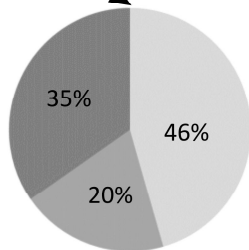

Baseline

Mild	Light Gray
Moderate	Medium Gray
Severe	Dark Gray

No delay

Delay progression

Delay onset

2010

2040