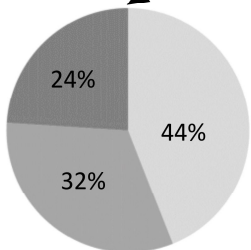

Baseline

Mild	Light Gray
Moderate	Medium Gray
Severe	Dark Gray

No delay

Delay progression

Delay onset

2010

2040