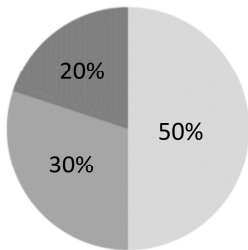

Baseline

Mild	Light Gray
Moderate	Medium Gray
Severe	Dark Gray

No delay

Delay progression

Delay onset

2010

2040