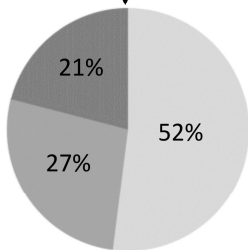

Baseline

Mild	Light Gray
Moderate	Medium Gray
Severe	Dark Gray

No delay

Delay progression

Delay onset

2010

2040