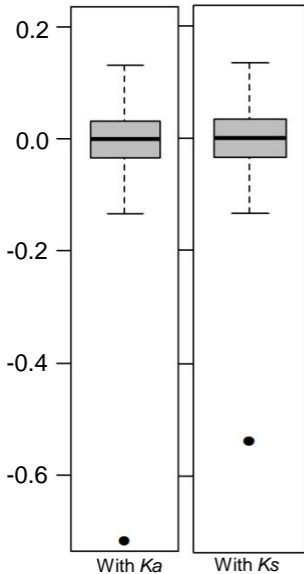

A

Shuffled EB

**B**

Shuffled EA

● = Real Kendall's tau value